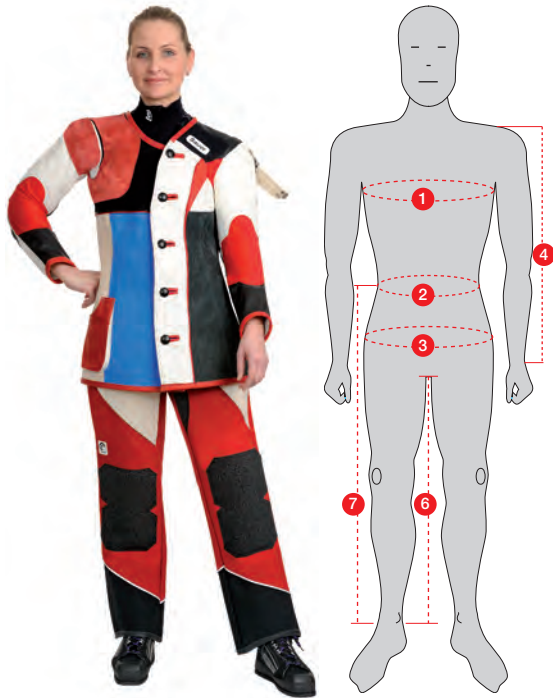

Size charts for the "Comfort" + "Coach" and "Effect" trousers

Men's trousers

Size	44	46	48	50	52	54	56	58	60
Waist (2)	78	82	86	90	96	102	108	112	118
Hip measurement (3)	96	100	104	108	112	116	120	124	128
Inside leg (6)	73	75	77	79	80	82	83	84	84
Overall length (7)	103	106	106	111	113	116	119	120	121

Women's trousers

Size	36	38	40	42	44	46	48
Waist (2)	66	68	70	74	78	84	90
Hip measurement (3)	90	94	98	104	108	114	118
Inside leg (6)	70	71	71	72	72	73	74
Overall length (7)	100	102	104	105	106	107	109